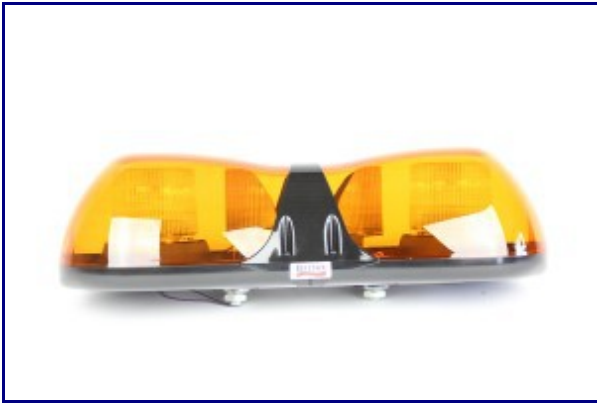

---

16. Britax LED light bar 2 module – A6702.000.DV

Overview

Item	Amber LED light bar 520mm
Category	Light bars
Description	LED light bar amber lens with no centre section. 2 modules
Key Features	High intensity LED end modules Water resistant design 70 groups of 5 flashes per minute High performance base Polycarbonate lenses

Specifications

Part No.	A6702.000.DV	Voltage	Dual voltage
Brand	Britax	Current draw at 12v	
Fitting method	Two bolt	Current draw at 24v	
Lens colour	Amber		
Warranty	5 years	Height(when installed)	165mm
Approval	Non ECE R65	Width	520mm
EMC Approval	EMC 10.03	Depth	200mm